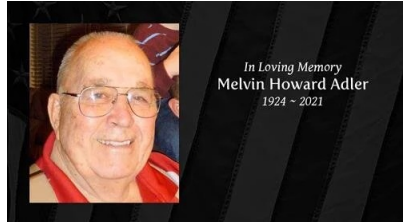

Graveside Service

MAR 15. 12:30 AM (CT)

Floral Haven Cemetery
6500 S 129th E Ave.
Broken Arrow, OK 74012

Tribute Wall

“ *Davis Family Funeral Home created a Tribute Video in memory of Melvin Howard Adler*